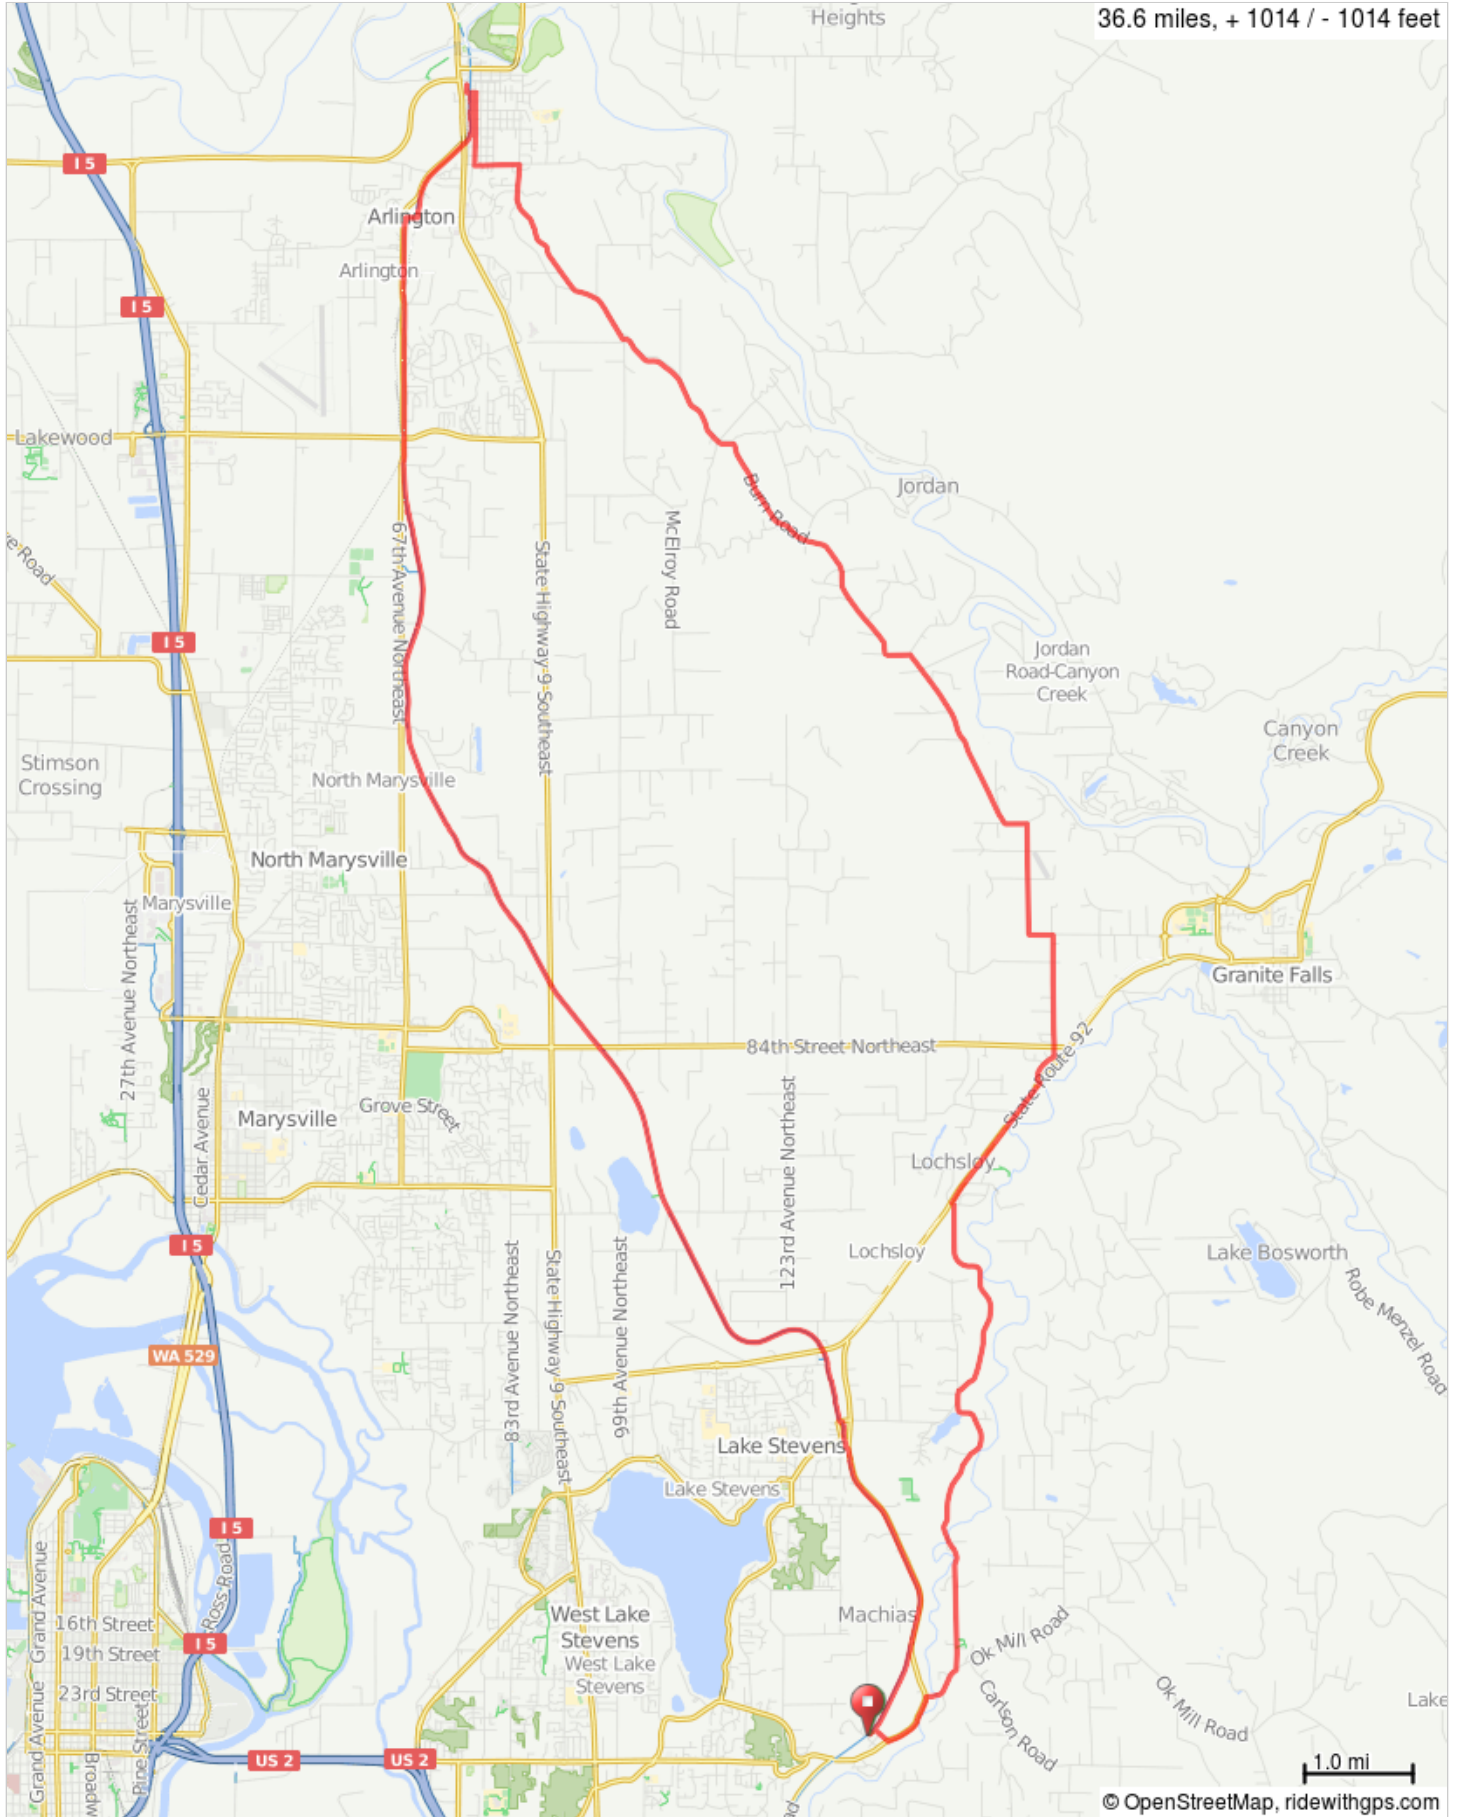

Machias Station-Arlington

Machias Station-Arlington

0.0	0.0	▀	Start of route
0.1	0.1	→	R onto Division St
0.2	0.2	←	L onto S Machias Rd
0.8	0.6	→	R onto OK Mill Rd
1.2	0.4	←	L onto 147th Ave SE
4.0	2.8	→	R onto Schwarzmiller Rd
6.0	2.0	→	R onto WA-92 E
7.3	1.4	←	L onto 161st Ave NE
7.6	0.3	←	L onto 163rd Ave NE
8.7	1.1	←	L onto 100th St NE/Burn Rd
10.0	1.2	←	L onto 116th St NE
16.1	6.2	→	R to stay on Burn Rd
18.1	2.0	←	L onto E Highland Dr
18.5	0.4	→	R onto S Olympic Ave
19.1	0.7	←	L onto E 5th St

19.1 miles. +749/-753 feet

36.6	3.1	←	Slight L to stay on Centennial Trail/Snohomish County Centennial Trail
36.6	0.0	▀	End of route

3.1 miles. +0/-0 feet

19.2	0.1	→	R onto N W Ave/West Ave
19.3	0.1	←	Stilly Coffee House
19.4	0.1	←	L onto W 5th St
19.4	0.0	→	R onto Centennial Trail
20.7	1.3	→	R onto 204th St NE
20.8	0.1	←	L onto Centennial Trail
23.5	2.7	→	R onto 162nd St NE
23.5	0.0	←	L onto 77th Dr NE
23.5	0.0	→	R onto Centennial Trail/Snohomish County Centennial Trail
33.5	10.0	→	R to stay on Centennial Trail/Snohomish County Centennial Trail

14.4 miles. +366/-239 feet